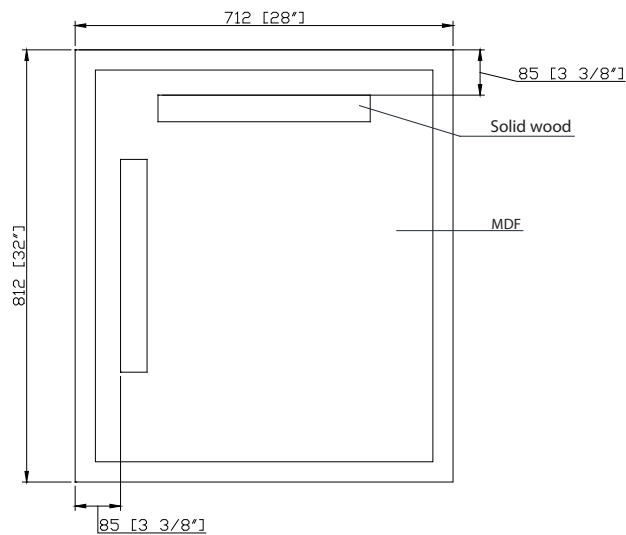

Features

- Solid poplar wood frame
- Beveled-edge mirror
- Mirror hangs vertically and horizontally
- Wall cleat for easy hanging and leveling

Colors / Finishes

- White

Nominal Dimension

- 28W x 1 1/2D x 32H (inches)

Related item

Vanity	ARLINGTON-VS30-WT-C	ARLINGTON-VS36-WT-C
--------	---------------------	---------------------

Product Diagrams

Front

Back

Side

Top