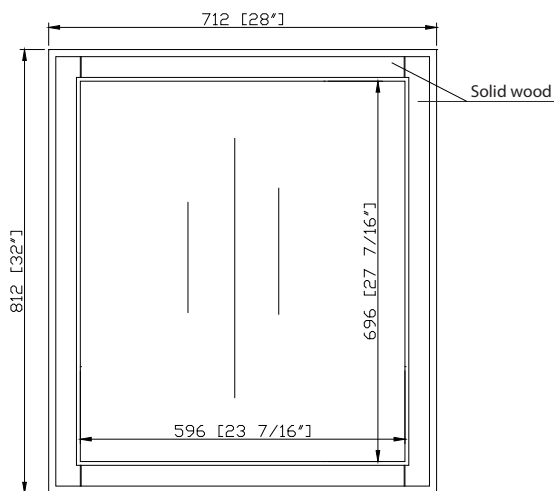

Features

- Solid poplar wood frame
- Beveled-edge mirror
- Mirror hangs vertically and horizontally
- Wall cleat for easy hanging and leveling

Colors / Finishes

- White

Nominal Dimension

- 28W x 1 1/2D x 32H (inches)

Related item

Vanity	ARLINGTON-VS30-WT-C	ARLINGTON-VS36-WT-C
--------	---------------------	---------------------

Product Diagrams

Front

Back

Side

Top