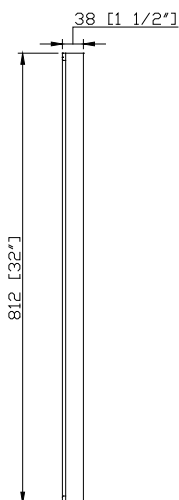

Features

- Solid poplar wood frame
- Beveled-edge mirror
- Mirror hangs vertically and horizontally
- Wall cleat for easy hanging and leveling

Colors / Finishes

- White

Nominal Dimension

- 28W x 1 1/2D x 32H (inches)

Related item

Vanity	ARLINGTON-VS30-WT-C	ARLINGTON-VS36-WT-C
--------	---------------------	---------------------

Product Diagrams

Front

Back

Side

Top