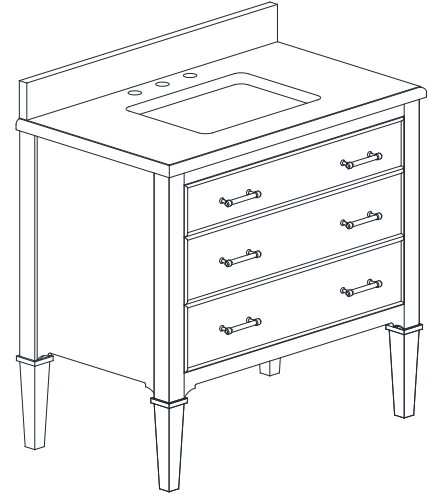

Features

- Solid poplar wood frame
- Birch veneer plywood and MDF
- 2 soft-close drawers
- Chrome finish hardware
- Carrera white marble top with backsplash
- Rectangular undermount sink
- Adjustable height levelers

Colors / Finishes

- White

Nominal Dimension

- 37W x 22D x 35H (inches)

Related item

Mirror	ARLINGTON-M28-WT
--------	------------------

Product Diagrams