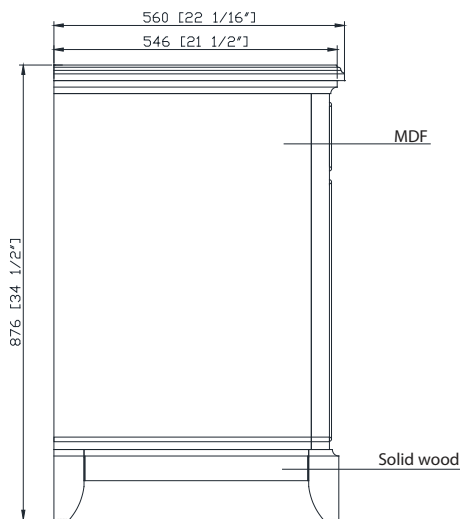

Features

- Solid rubber wood frame
- Birch veneer plywood and MDF
- 1 soft-close door
- 1 interior shelves
- Brushed nickel finish hardware
- Carrera white marble top with backsplash
- Rectangular undermount sink
- Adjustable height levelers

Colors / Finishes

- Light Gray

Nominal Dimension

- 24 15/16W x 22 1/16D x 34 1/2H inches

Related Item(s)

Mirror	AURORA-M24-LG
Linen Tower	AURORA-LT20-LG

Product Diagrams

Front

Back

Side

Top