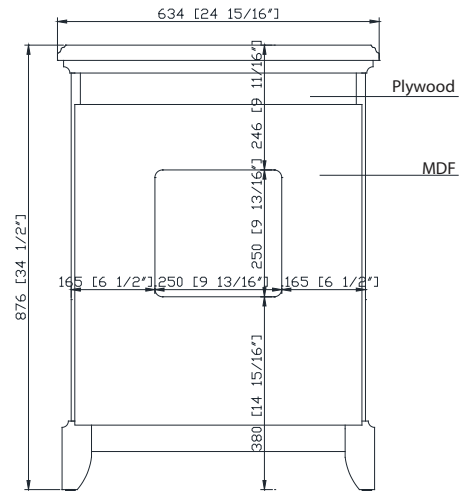

Features

- Solid rubber wood frame
- Birch veneer plywood and MDF
- 1 soft-close door
- 1 interior shelves
- Brushed nickel finish hardware
- Carrera white marble top with backsplash
- Rectangular undermount sink
- Adjustable height levelers

Colors / Finishes

- Light Gray

Nominal Dimension

- 24 15/16W x 22 1/16D x 34 1/2H inches

Related Item(s)

Mirror	AURORA-M24-LG
Linen Tower	AURORA-LT20-LG

Product Diagrams

Front

Back

Side

Top