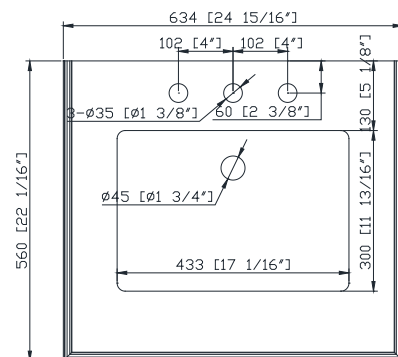

Colors / Finishes

- Light Gray

Nominal Dimension

- 24 15/16W x 22 1/16D x 34 1/2H inches

Related Item(s)

Mirror	AURORA-M24-LG
Linen Tower	AURORA-LT20-LG

Product Diagrams

Front

Back

Side

Top