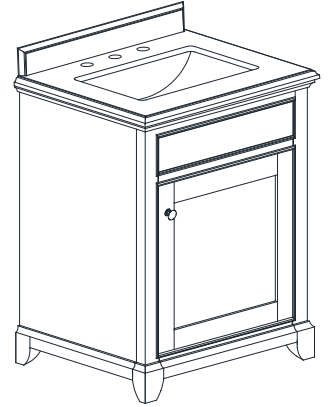

Features

- Solid rubber wood frame
- Birch veneer plywood and MDF
- 1 soft-close door
- 1 interior shelves
- Brushed nickel finish hardware
- Carrera white marble top with backsplash
- Rectangular undermount sink
- Adjustable height levelers

Colors / Finishes

- Light Gray

Nominal Dimension

- 24 15/16W x 22 1/16D x 34 1/2H inches

Related Item(s)

Mirror	AURORA-M24-LG
Linen Tower	AURORA-LT20-LG

Product Diagrams

Front

Back

Side

Top