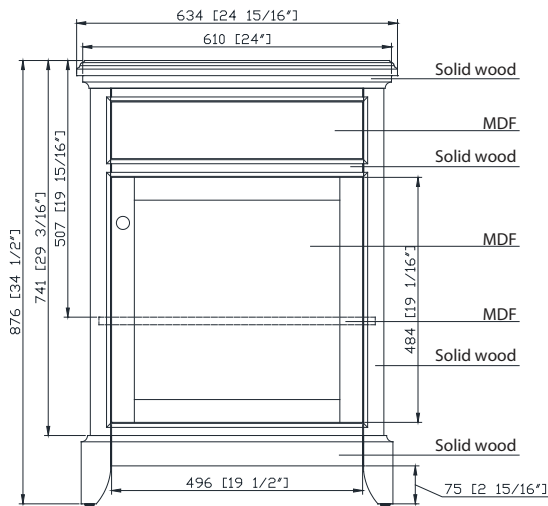

Features

- Solid rubber wood frame
- Birch veneer plywood and MDF
- 1 soft-close door
- 1 interior shelves
- Brushed nickel finish hardware
- Carrera white marble top with backsplash
- Rectangular undermount sink
- Adjustable height levelers

Colors / Finishes

- Light Gray

Nominal Dimension

- 24 15/16W x 22 1/16D x 34 1/2H inches

Related Item(s)

Mirror	AURORA-M24-LG
Linen Tower	AURORA-LT20-LG

Product Diagrams

Front

Back

Side

Top