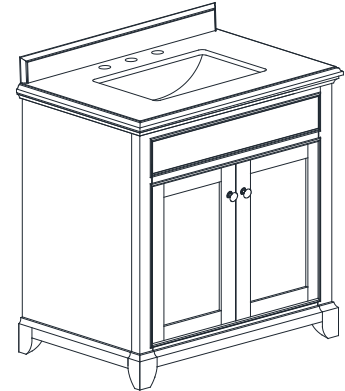

Features

- Solid rubber wood frame
- Birch veneer plywood and MDF
- 2 soft-close doors
- 1 interior shelves
- Brushed nickel finish hardware
- Carrera white marble top with backsplash
- Rectangular undermount sink
- Adjustable height levelers

Colors / Finishes

- Light Gray

Nominal Dimension

- 30 15/16W x 22 1/16D x 34 1/2H inches

Related Item(s)

Mirror	AURORA-M24-LG
Linen Tower	AURORA-LT20-LG

Product Diagrams