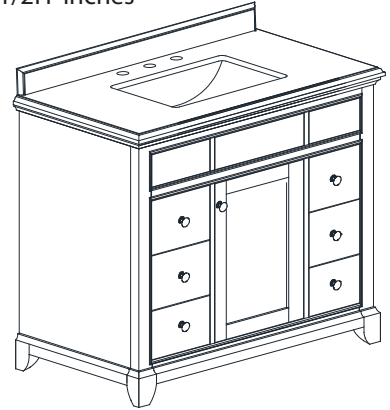

Features

- Solid rubber wood frame
- Birch veneer plywood and MDF
- 1 soft-close door
- 1 interior shelves
- 6 soft-close drawers
- Brushed nickel finish hardware
- Carrera white marble top with backsplash
- Rectangular undermount sink
- Adjustable height levelers

Colors / Finishes

- Light Gray

Nominal Dimension

- 36 15/16W x 22 1/16D x 34 1/2H inches

Related Item(s)

Mirror	AURORA-M28-LG
Linen Tower	AURORA-LT20-LG

Product Diagrams