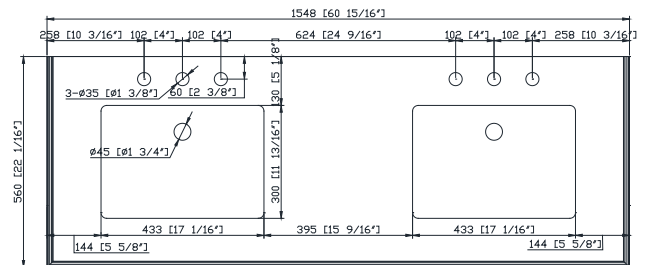

Colors / Finishes

- Light Gray

Nominal Dimension

- 60 15/16W x 22 1/16D x 34 1/2H inches

Related Item(s)

Mirror	AURORA-M24-LG
Linen Tower	AURORA-LT20-LG

Product Diagrams

Front

Back

Side

Top