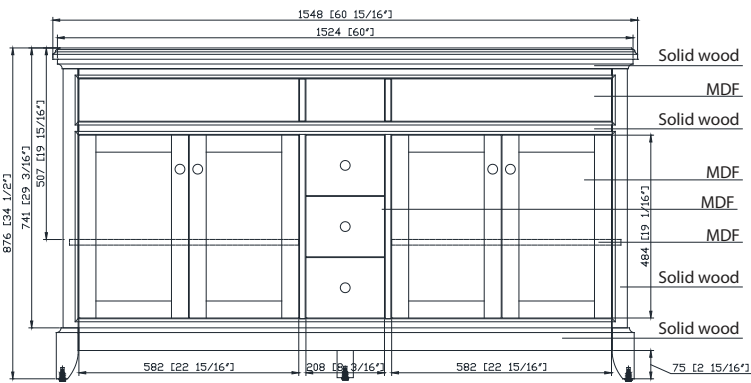

Features

- Solid rubber wood frame
- Birch veneer plywood and MDF
- 4 soft-close doors
- 2 interior shelves
- 3 soft-close drawers
- Brushed nickel finish hardware
- Carrera white marble top with backsplash
- Rectangular undermount sink
- Adjustable height levelers

Colors / Finishes

- Light Gray

Nominal Dimension

- 60 15/16W x 22 1/16D x 34 1/2H inches

Related Item(s)

Mirror	AURORA-M24-LG
Linen Tower	AURORA-LT20-LG

Product Diagrams

Front

Back

Side

Top