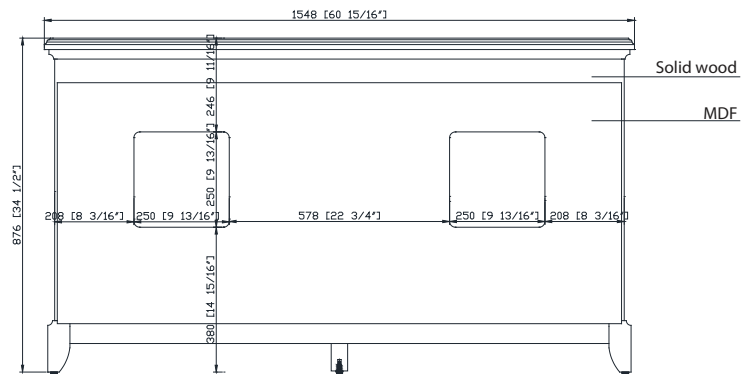

Features

- Solid rubber wood frame
- Birch veneer plywood and MDF
- 4 soft-close doors
- 2 interior shelves
- 3 soft-close drawers
- Brushed nickel finish hardware
- Carrera white marble top with backsplash
- Rectangular undermount sink
- Adjustable height levelers

Colors / Finishes

- Light Gray

Nominal Dimension

- 60 15/16W x 22 1/16D x 34 1/2H inches

Related Item(s)

Mirror	AURORA-M24-LG
Linen Tower	AURORA-LT20-LG

Product Diagrams

Front

Back

Side

Top