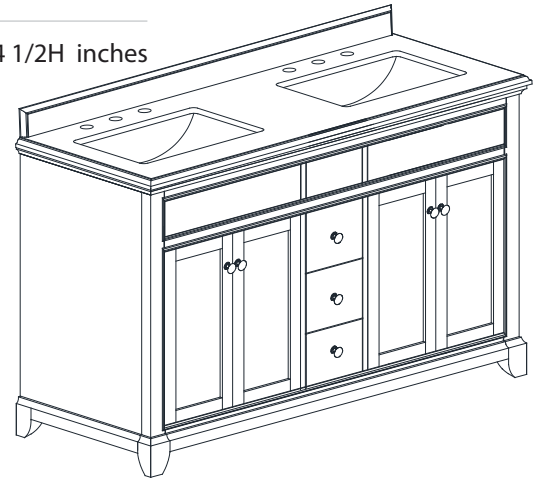

Features

- Solid rubber wood frame
- Birch veneer plywood and MDF
- 4 soft-close doors
- 2 interior shelves
- 3 soft-close drawers
- Brushed nickel finish hardware
- Carrera white marble top with backsplash
- Rectangular undermount sink
- Adjustable height levelers

Colors / Finishes

- Light Gray

Nominal Dimension

- 60 15/16W x 22 1/16D x 34 1/2H inches

Related Item(s)

Mirror	AURORA-M24-LG
Linen Tower	AURORA-LT20-LG

Product Diagrams

Front

Back

Side

Top