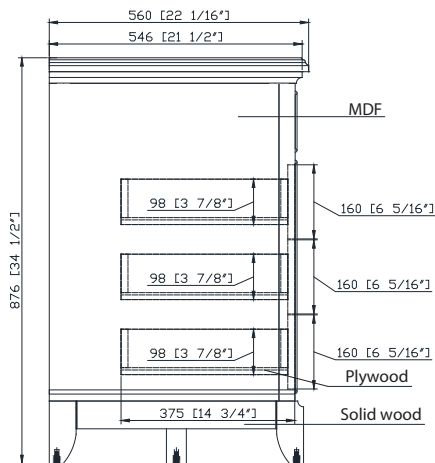

Features

- Solid rubber wood frame
- Birch veneer plywood and MDF
- 4 soft-close doors
- 2 interior shelves
- 3 soft-close drawers
- Brushed nickel finish hardware
- Carrera white marble top with backsplash
- Rectangular undermount sink
- Adjustable height levelers

Colors / Finishes

- Light Gray

Nominal Dimension

- 60 15/16W x 22 1/16D x 34 1/2H inches

Related Item(s)

Mirror	AURORA-M24-LG
Linen Tower	AURORA-LT20-LG

Product Diagrams

Front

Back

Side

Top