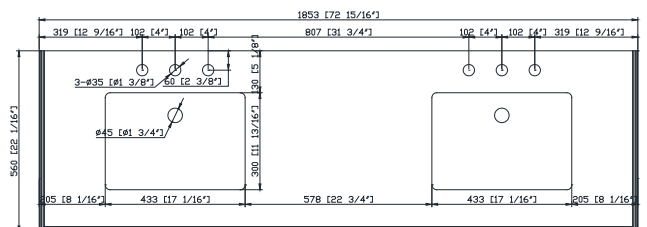

## Nominal Dimension

- 72 15/16W x 22 1/16D x 34 1/2H inches

## Product Diagrams

Front

Back

Side

Top