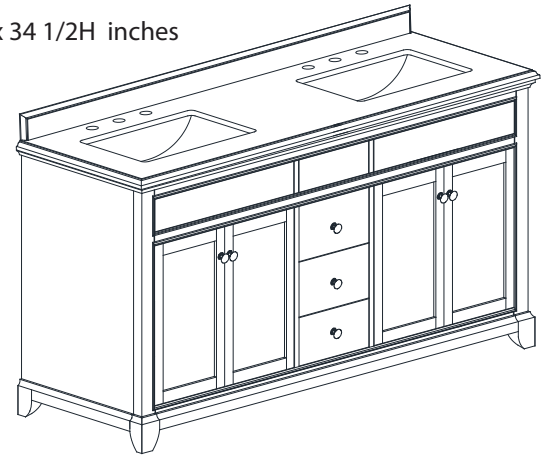

Features

- Solid rubber wood frame
- Birch veneer plywood and MDF
- 4 soft-close doors
- 2 interior shelves
- 3 soft-close drawers
- Brushed nickel finish hardware
- Carrera white marble top with backsplash
- Rectangular undermount sink
- Adjustable height levelers

Colors / Finishes

- Light Gray

Nominal Dimension

- 72 15/16W x 22 1/16D x 34 1/2H inches

Related Item(s)

Mirror	AURORA-M28-LG
Linen Tower	AURORA-LT20-LG