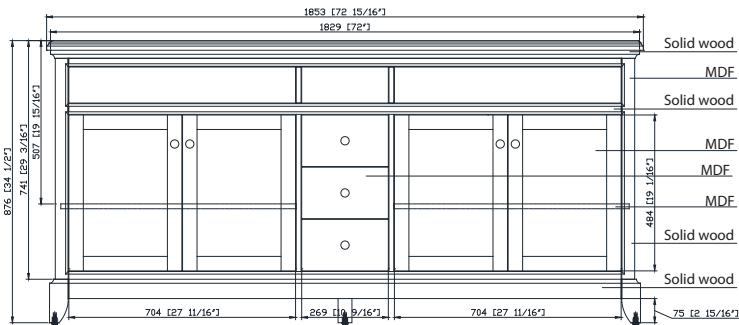

Product Diagrams

Front