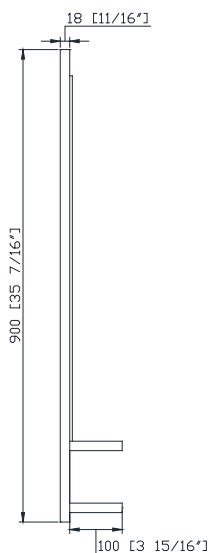

## Features

- Solid poplar wood frame
- Non-beveled edge mirror
- Mirror hangs vertically

## Nominal Dimension

- 28W x 4 5/8D x 31 7/16H (inches)

## Related Item(s)

Vanity	CITYLOFT-VS30-LE	CITYLOFT-VS36-LE
--------	------------------	------------------

## Product Diagrams

Front

Back

Side

Top