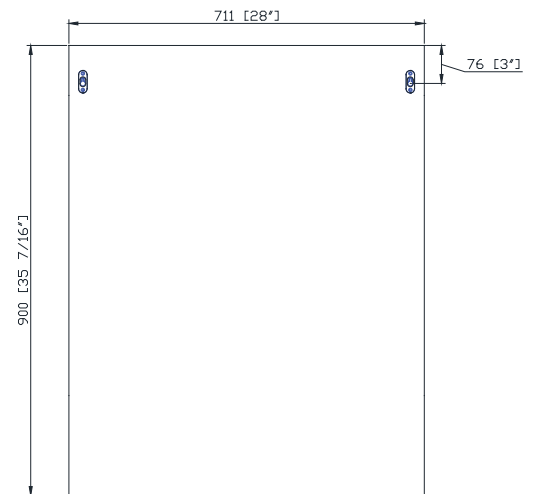

## Nominal Dimension

- 28W x 4 5/8D x 31 7/16H (inches)

## Product Diagrams

Front

Back

Side

Top