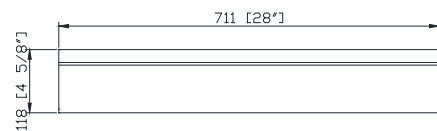

## Nominal Dimension

- 28W x 4 5/8D x 31 7/16H (inches)

## Product Diagrams

Front

Back

Side

Top