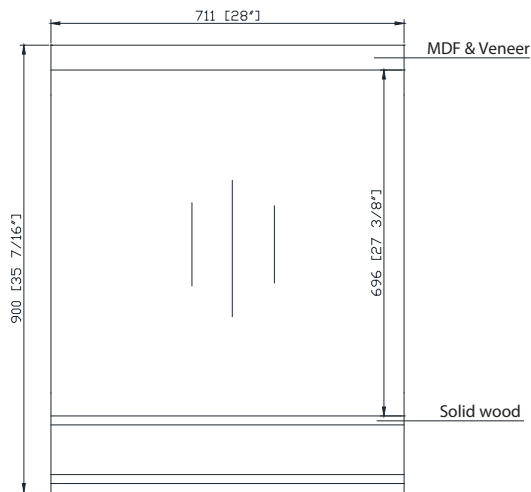

## Features

- Solid poplar wood frame
- Non-beveled edge mirror
- Mirror hangs vertically

## Nominal Dimension

- 28W x 4 5/8D x 31 7/16H (inches)

## Product Diagrams

Front

Back

Side

Top