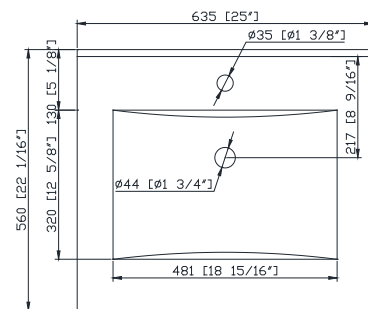

- Light Espresso

Nominal Dimension

- 25W x 22D x 35 3/16H inches

Related Item(s)

| | |
|--------|-----------------|
| Mirror | CITYLOFT-M24-LE |
|--------|-----------------|

Product Diagrams

Front

Back

Side

Top