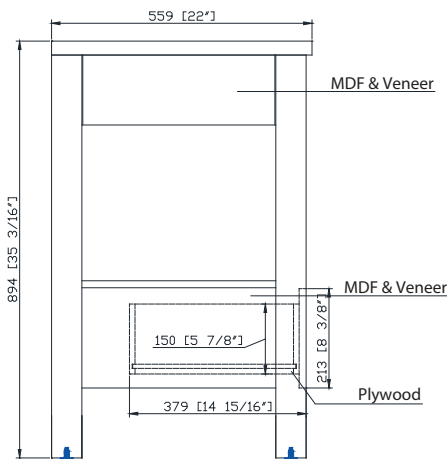

- Light Espresso

Nominal Dimension

- 25W x 22D x 35 3/16H inches

Related Item(s)

| | |
|--------|-----------------|
| Mirror | CITYLOFT-M24-LE |
|--------|-----------------|

Product Diagrams

Front

Back

Side

Top