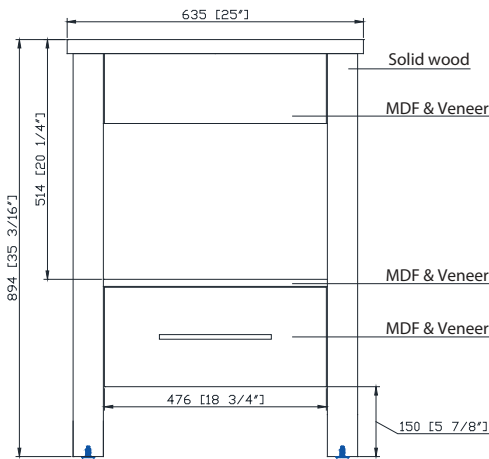

- Light Espresso

Nominal Dimension

- 25W x 22D x 35 3/16H inches

Related Item(s)

| | |
|--------|-----------------|
| Mirror | CITYLOFT-M24-LE |
|--------|-----------------|

Product Diagrams

Front

Back

Side

Top