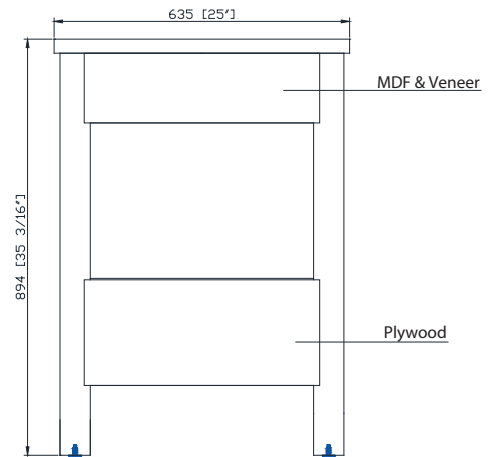

- Light Espresso

Nominal Dimension

- 25W x 22D x 35 3/16H inches

Related Item(s)

| | |
|--------|-----------------|
| Mirror | CITYLOFT-M24-LE |
|--------|-----------------|

Product Diagrams

Front

Back

Side

Top