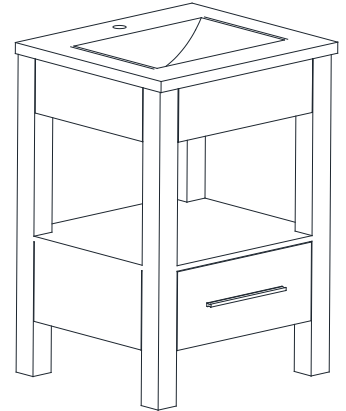

Features

- Solid poplar wood frame
- Birch veneer plywood and MDF elm veneer
- 1 soft-close drawer
- Chrome finish hardware
- Vitreous china top with square bowl
- Adjustable height levelers

Colors / Finishes

- Light Espresso

Nominal Dimension

- 25W x 22D x 35 3/16H inches

Related Item(s)

| | |
|--------|-----------------|
| Mirror | CITYLOFT-M24-LE |
|--------|-----------------|

Product Diagrams

Front

Back

Side

Top