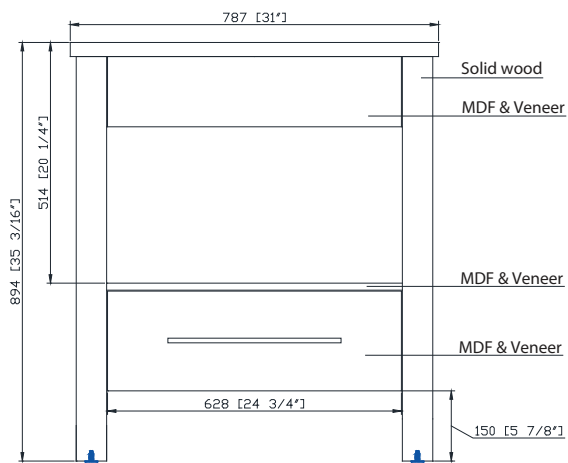

- Light Espresso

Nominal Dimension

- 31W x 22D x 35 3/16H inches

Related Item(s)

Mirror	CITYLOFT-M28-LE
--------	-----------------

Product Diagrams

Front

Back

Side

Top