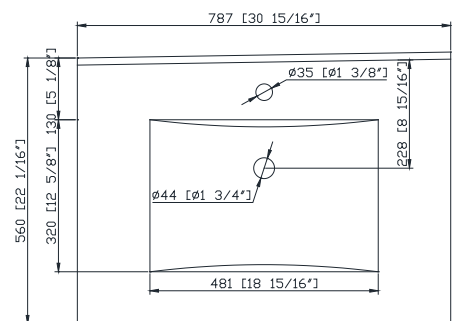

- Light Espresso

Nominal Dimension

- 31W x 22D x 35 3/16H inches

Related Item(s)

Mirror	CITYLOFT-M28-LE
--------	-----------------

Product Diagrams

Front

Back

Side

Top