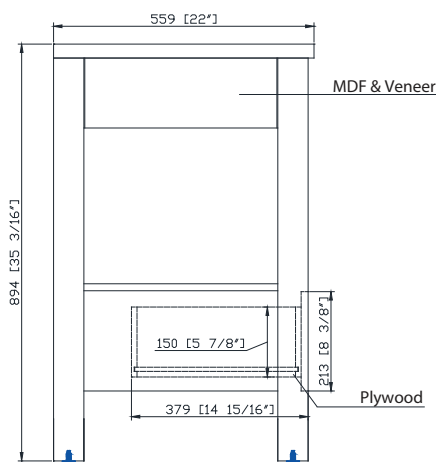

- Light Espresso

Nominal Dimension

- 31W x 22D x 35 3/16H inches

Related Item(s)

Mirror	CITYLOFT-M28-LE
--------	-----------------

Product Diagrams

Front

Back

Side

Top