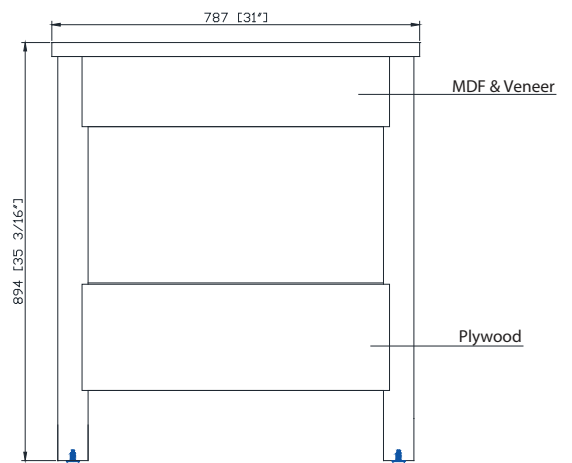

- Light Espresso

Nominal Dimension

- 31W x 22D x 35 3/16H inches

Related Item(s)

Mirror	CITYLOFT-M28-LE
--------	-----------------

Product Diagrams

Front

Back

Side

Top