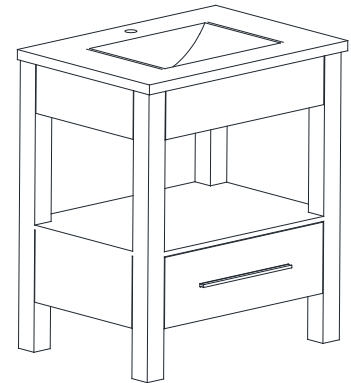

Features

- Solid poplar wood frame
- Birch veneer plywood and MDF elm veneer
- 1 soft-close drawer
- Chrome finish hardware
- Vitreous china top with square bowl
- Adjustable height levelers

Colors / Finishes

- Light Espresso

Nominal Dimension

- 31W x 22D x 35 3/16H inches

Related Item(s)

Mirror	CITYLOFT-M28-LE
--------	-----------------

Product Diagrams

Front

Back

Side

Top