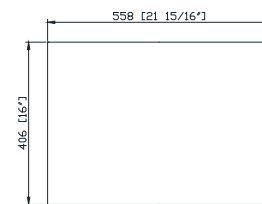

### Nominal Dimension

- 21 15/16W x 16D x 64 15/16H inches

### Product Diagrams

Front

Back

Side

Top