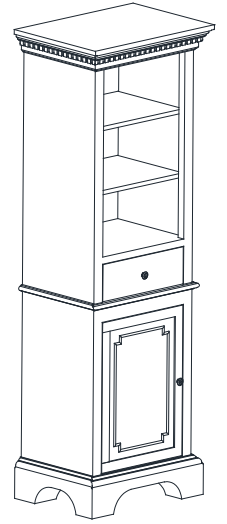

### Features

- Solid poplar wood frame
- Birch veneer plywood and MDF
- 1 soft-close drawer
- 1 soft-close door
- 2 interior shelves
- Antique brass finish hardware
- Adjustable height levelers

### Nominal Dimension

- 21 15/16W x 16D x 64 15/16H inches

### Product Diagrams

Front

Back

Side

Top