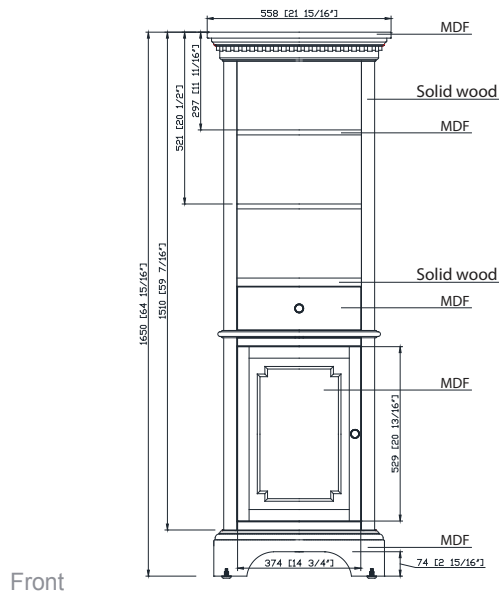

### Features

- Solid poplar wood frame
- Birch veneer plywood and MDF
- 1 soft-close drawer
- 1 soft-close door
- 2 interior shelves
- Antique brass finish hardware
- Adjustable height levelers

### Nominal Dimension

- 21 15/16W x 16D x 64 15/16H inches

### Product Diagrams

Front

Back

Side

Top