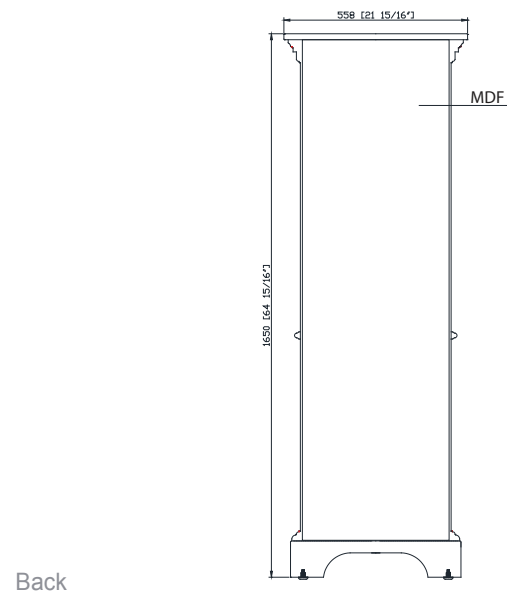

### Features

- Solid poplar wood frame
- Birch veneer plywood and MDF
- 1 soft-close drawer
- 1 soft-close door
- 2 interior shelves
- Antique brass finish hardware
- Adjustable height levelers

### Nominal Dimension

- 21 15/16W x 16D x 64 15/16H inches

### Product Diagrams

Front

Back

Side

Top