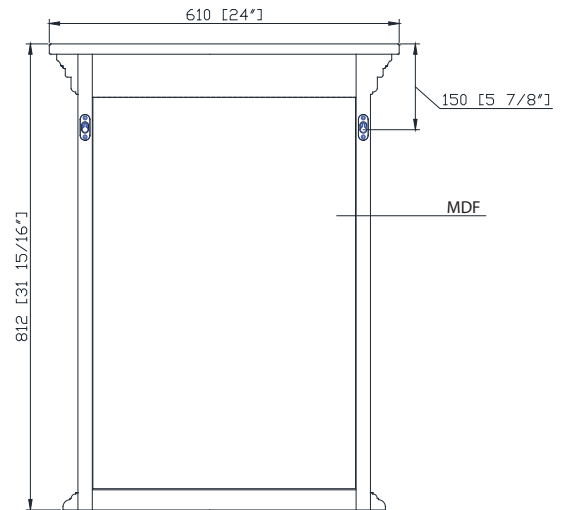

## Features

- Solid poplar wood frame
- Beveled-edge mirror
- Mirror hangs vertically

## Nominal Dimension

- 24W x 2 3/4D x 31 15/16H (inches)

## Product Diagrams

Front

Back

Side

Top