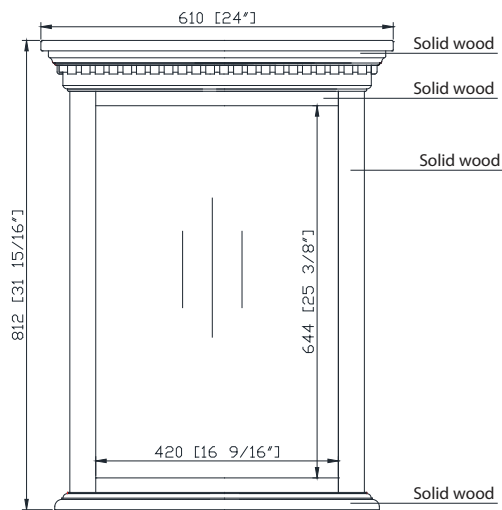

## Features

- Solid poplar wood frame
- Beveled-edge mirror
- Mirror hangs vertically

## Nominal Dimension

- 24W x 2 3/4D x 31 15/16H (inches)

## Product Diagrams

Front

Back

Side

Top