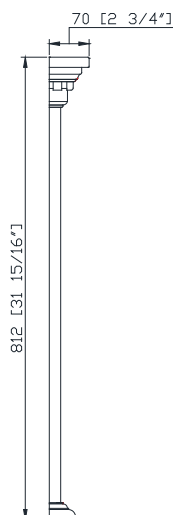

## Features

- Solid poplar wood frame
- Beveled-edge mirror
- Mirror hangs vertically

## Nominal Dimension

- 24W x 2 3/4D x 31 15/16H (inches)

## Related Item(s)

Vanity | HASTINGS-VS60-C

## Product Diagrams

Front

Back

Side

Top