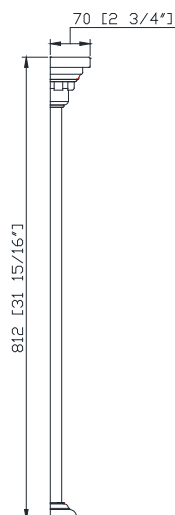

Features

- Solid poplar wood frame
- Beveled-edge mirror
- Mirror hangs vertically

Colors / Finishes

- French White
- French Gray

Nominal Dimension

- 28W x 2 3/4D x 31 15/16H (inches)

Related Item(s)

Vanity	HASTINGS-VS36-C	HASTINGS-VS48-C
	HASTINGS-VS72-C	

Product Diagrams

Front

Back

Side

Top