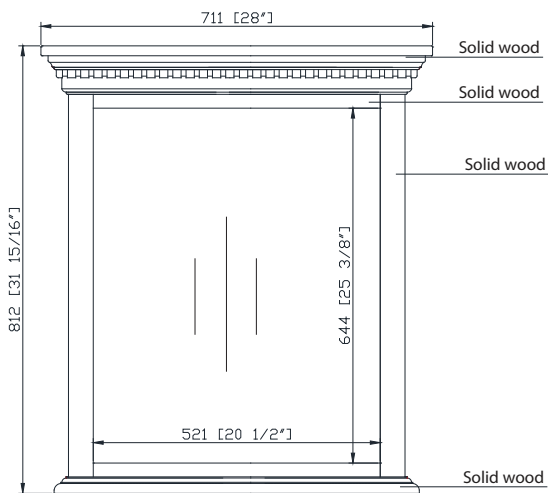

Features

- Solid poplar wood frame
- Beveled-edge mirror
- Mirror hangs vertically

Colors / Finishes

- French White
- French Gray

Nominal Dimension

- 28W x 2 3/4D x 31 15/16H (inches)

Related Item(s)

Vanity	HASTINGS-VS36-C	HASTINGS-VS48-C
	HASTINGS-VS72-C	

Product Diagrams

Front

Back

Side

Top