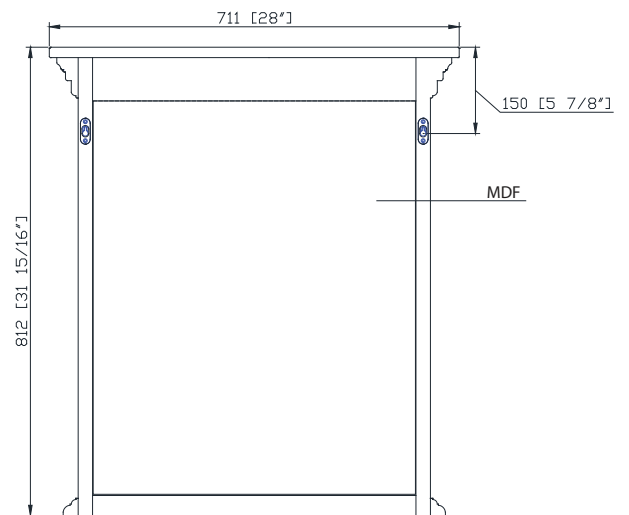

Features

- Solid poplar wood frame
- Beveled-edge mirror
- Mirror hangs vertically

Colors / Finishes

- French White
- French Gray

Nominal Dimension

- 28W x 2 3/4D x 31 15/16H (inches)

Related Item(s)

Vanity	HASTINGS-VS36-C	HASTINGS-VS48-C
	HASTINGS-VS72-C	

Product Diagrams

Front

Back

Side

Top