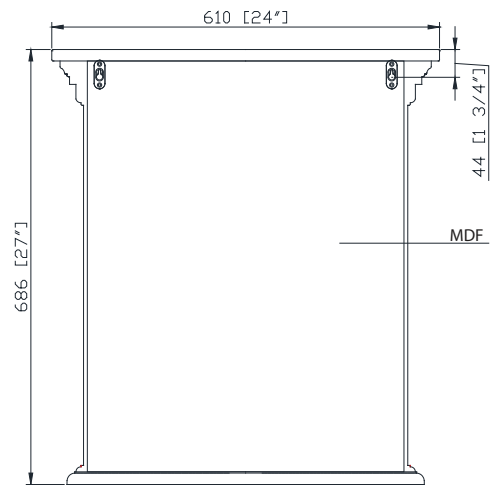

## Features

- Solid poplar wood frame
- Beveled-edge mirror
- 1 soft-close door
- 2 interior shelves
- Antique brass finish hardware
- Mirror cabinet hangs vertically

## Nominal Dimension

- 24W x 7 7/8D x 27H (inches)

## Product Diagrams

Front

Back

Side

Top