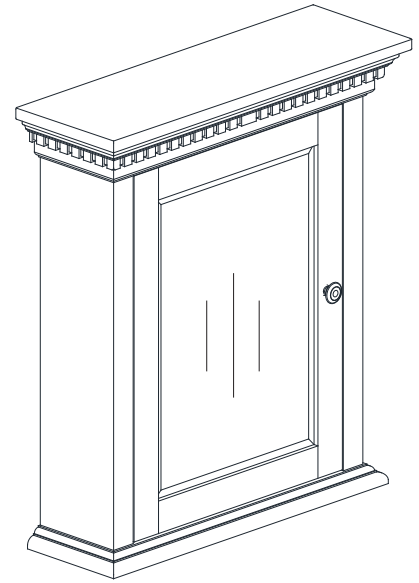

## Features

- Solid poplar wood frame
- Beveled-edge mirror
- 1 soft-close door
- 2 interior shelves
- Antique brass finish hardware
- Mirror cabinet hangs vertically

## Nominal Dimension

- 24W x 7 7/8D x 27H (inches)