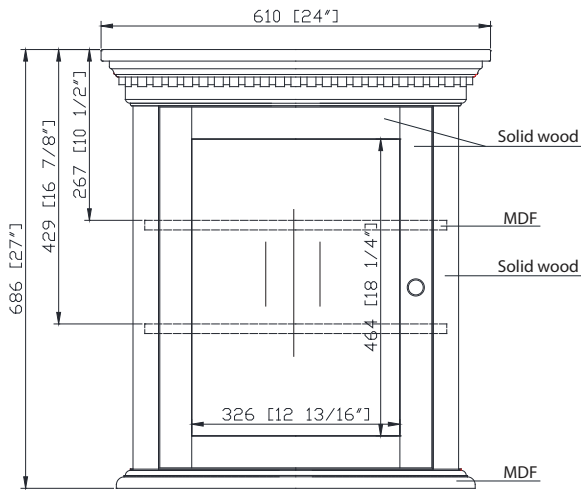

## Features

- Solid poplar wood frame
- Beveled-edge mirror
- 1 soft-close door
- 2 interior shelves
- Antique brass finish hardware
- Mirror cabinet hangs vertically

## Nominal Dimension

- 24W x 7 7/8D x 27H (inches)

## Product Diagrams

Front

Back

Side

Top