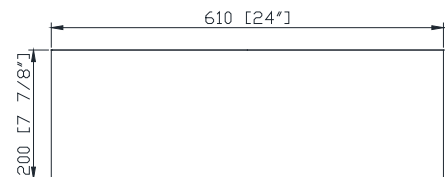

## Nominal Dimension

- 24W x 7 7/8D x 27H (inches)

## Product Diagrams

Front

Back

Side

Top