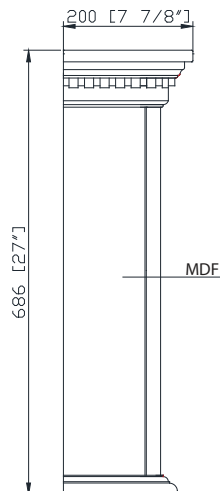

## Features

- Solid poplar wood frame
- Beveled-edge mirror
- 1 soft-close door
- 2 interior shelves
- Antique brass finish hardware
- Mirror cabinet hangs vertically

## Nominal Dimension

- 24W x 7 7/8D x 27H (inches)

## Product Diagrams

Front

Back

Side

Top