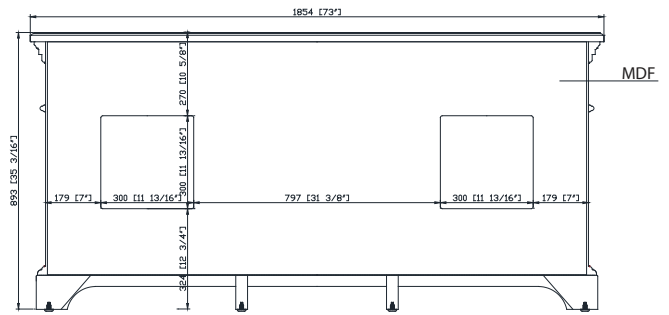

Features

- Solid poplar wood frame
- Birch veneer plywood and MDF
- 4 soft-close doors
- 3 soft-close drawers
- 2 interior shelves
- Antique brass finish hardware
- Carrera white marble top with backsplash
- Ellipse undermount sink
- Adjustable height levelers

Colors / Finishes

- French White
- French Gray

Nominal Dimension

- 73W x 22D x 35 3/16H inches

Related Item(s)

Mirror	HASTINGS-M28
Linen Tower	HASTINGS-LT22

Product Diagrams

Front

Back

Side

Top