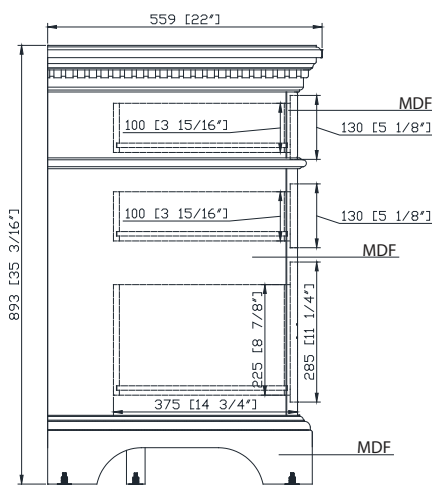

Features

- Solid poplar wood frame
- Birch veneer plywood and MDF
- 4 soft-close doors
- 3 soft-close drawers
- 2 interior shelves
- Antique brass finish hardware
- Carrera white marble top with backsplash
- Ellipse undermount sink
- Adjustable height levelers

Colors / Finishes

- French White
- French Gray

Nominal Dimension

- 73W x 22D x 35 3/16H inches

Related Item(s)

Mirror	HASTINGS-M28
Linen Tower	HASTINGS-LT22

Product Diagrams

Front

Back

Side

Top