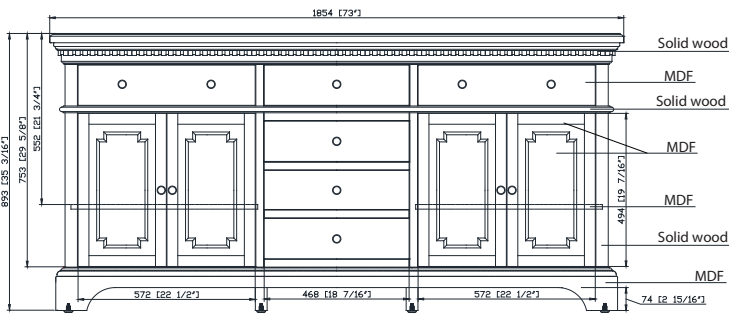

Features

- Solid poplar wood frame
- Birch veneer plywood and MDF
- 4 soft-close doors
- 3 soft-close drawers
- 2 interior shelves
- Antique brass finish hardware
- Carrera white marble top with backsplash
- Ellipse undermount sink
- Adjustable height levelers

Colors / Finishes

- French White
- French Gray

Nominal Dimension

- 73W x 22D x 35 3/16H inches

Related Item(s)

Mirror	HASTINGS-M28
Linen Tower	HASTINGS-LT22

Product Diagrams

Front

Back

Side

Top