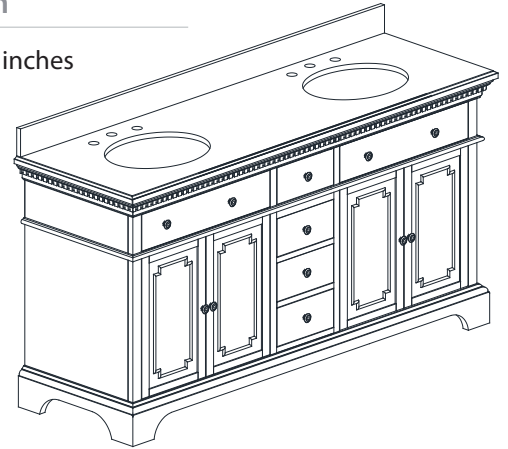

Features

- Solid poplar wood frame
- Birch veneer plywood and MDF
- 4 soft-close doors
- 3 soft-close drawers
- 2 interior shelves
- Antique brass finish hardware
- Carrera white marble top with backsplash
- Ellipse undermount sink
- Adjustable height levelers

Colors / Finishes

- French White
- French Gray

Nominal Dimension

- 73W x 22D x 35 3/16H inches

Related Item(s)

Mirror	HASTINGS-M28
Linen Tower	HASTINGS-LT22

Product Diagrams

Front

Back

Side

Top