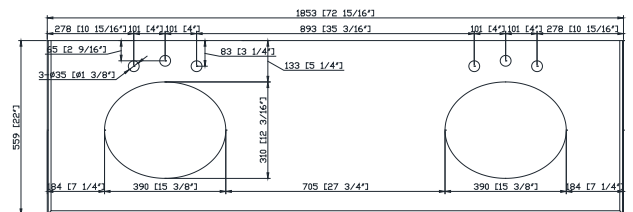

Colors / Finishes

- French White
- French Gray

Nominal Dimension

- 73W x 22D x 35 3/16H inches

Related Item(s)

Mirror	HASTINGS-M28
Linen Tower	HASTINGS-LT22

Product Diagrams

Front

Back

Side

Top